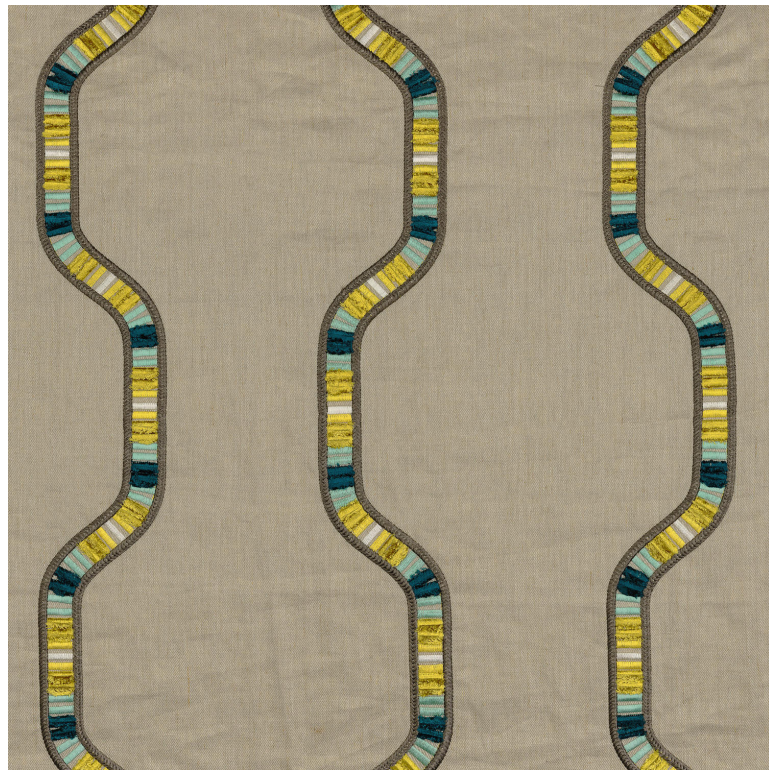

CASAMANCE

Sakari

Fabrics CASAMANCE

Collection

[EVA](#)

Colors

EMERAUDE

Reference

37090375

Composition

100 % LI

Useful width

130 cm / 51 Inches

Match

Weight in g/m²

300

Use

Cleaning instructions

Country of origin

India

Horizontal repeat

43 cm / 17 Inches

Vertical repeat

38 cm / 15 Inches

4 variations