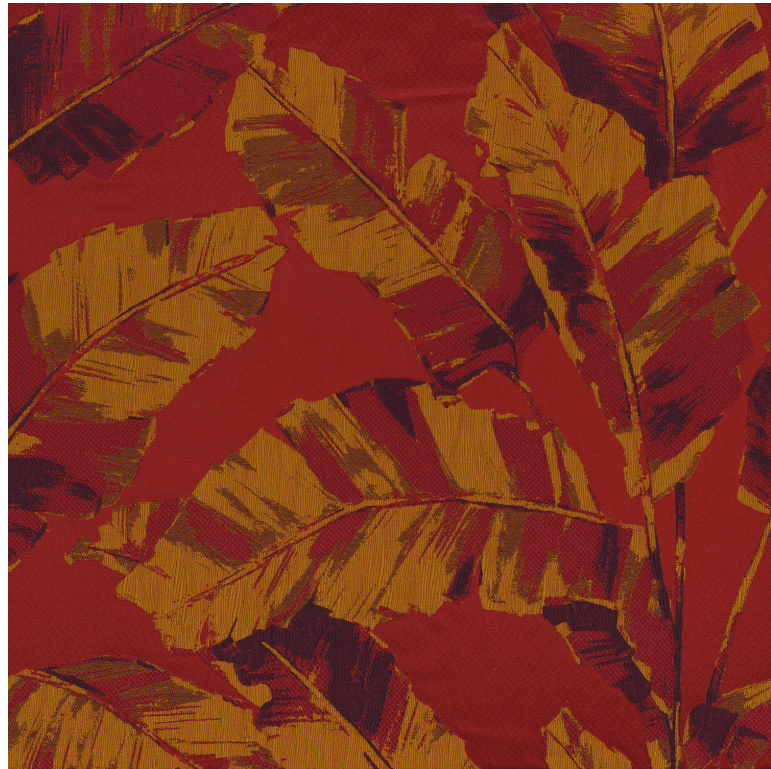

CASAMANCE

Mohave

Fabrics CASAMANCE

Collection

[MOHAVE](#)

Colors

ROUGE CARMIN

Reference

39290159

Composition

60 % VI ; 21 % PES ; 11 % PC ; 8 % SE

Useful width

136 cm / 54 Inches

Match

Pattern direction

Non-railroaded

Weight in g/m²

351

Use

Cleaning instructions

Country of origin

India

Horizontal repeat

68 cm / 27 Inches

Vertical repeat

75 cm / 30 Inches