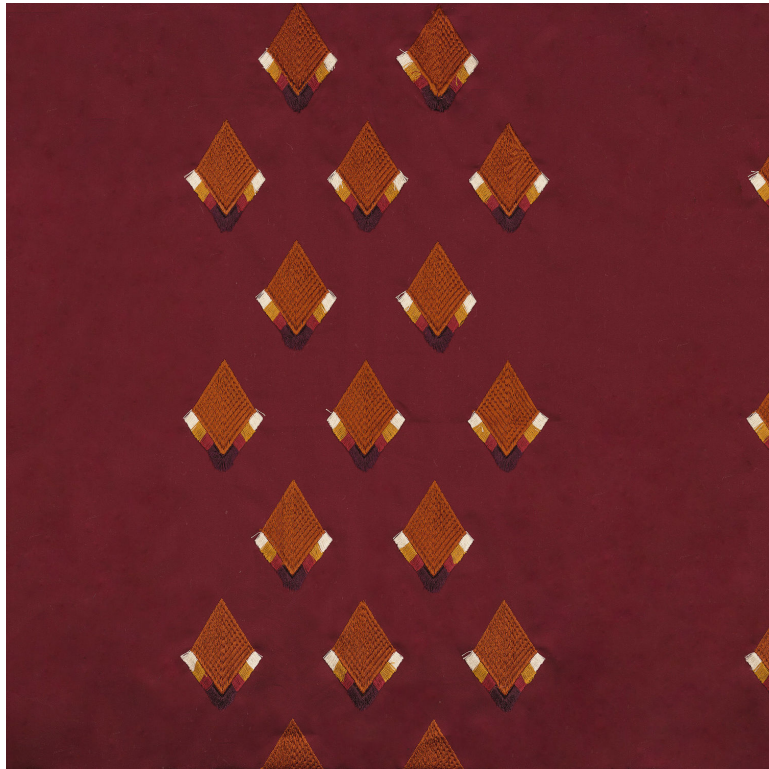

## Maricopa

Fabrics CASAMANCE

Collection

[MOHAVE](#)

Reference

39300314

Colors

Bordeaux

Composition

Useful width

152 cm / 60 Inches

Match

Pattern direction

Non-railroaded

Weight in g/m<sup>2</sup>

276

Use

Country of origin

India

Horizontal repeat

47 cm / 19 Inches

Vertical repeat

19 cm / 7 Inches

6 variations