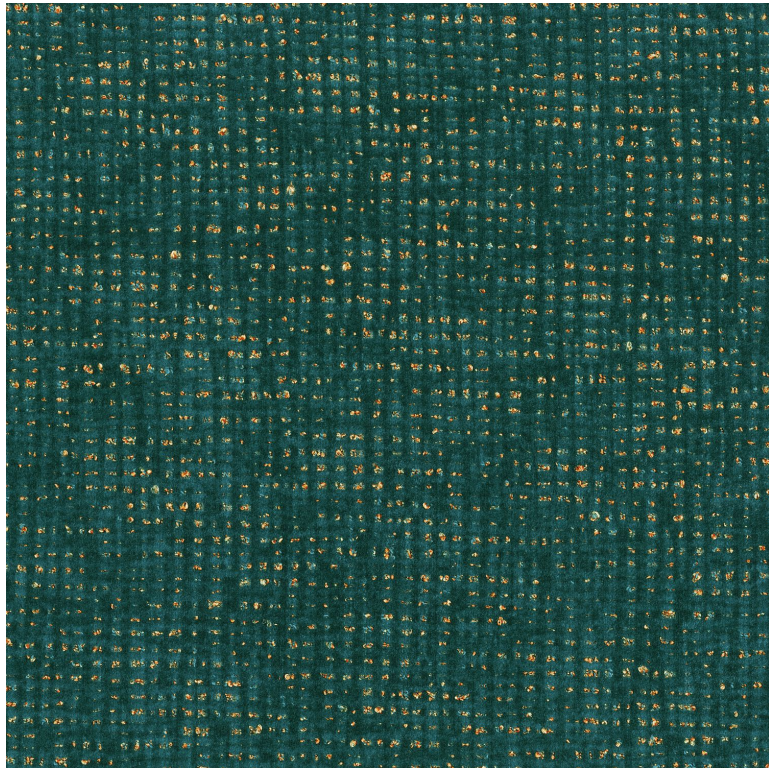

CASAMANCE

Orfevre

Fabrics CASAMANCE

Collection

[ESTHETE](#), [GALLIERA](#)

Colors

VERT ANGLAIS

Reference

42320141

Composition

65 % CO ; 35 % PES

Useful width

134 cm / 53 Inches

Match

Martindale

60000

Martindale Upholstery : superior or equal to 40 000 cycles (Martindale) and superior or equal to 30,000 double rubs (Wyzenbeek)

Weight in g/m²

650

Use

Cleaning instructions

Country of origin

Italy

6 variations