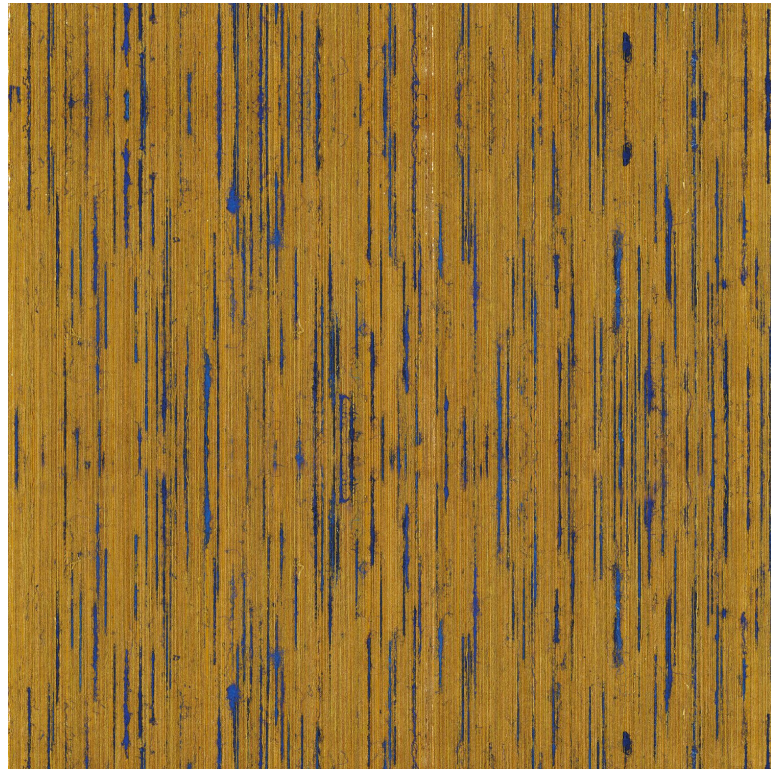

CASAMANCE

Sequoia

Wallcovering CASAMANCE

Commercial description

Semi-plain jute and silk on non woven

Collection

[ESCAMBRAY](#)

Reference

70490160

Colors

Moutarde marine

Composition

fil a fil jute & soie sur support intisse

Width

91 cm / 36 Inches

Height

Sold by meter

Weight in g/m²

590

Care

Washable

Apply paste

Paste the wall

Removal

Dry strip

Norme COV

A+

1 variation