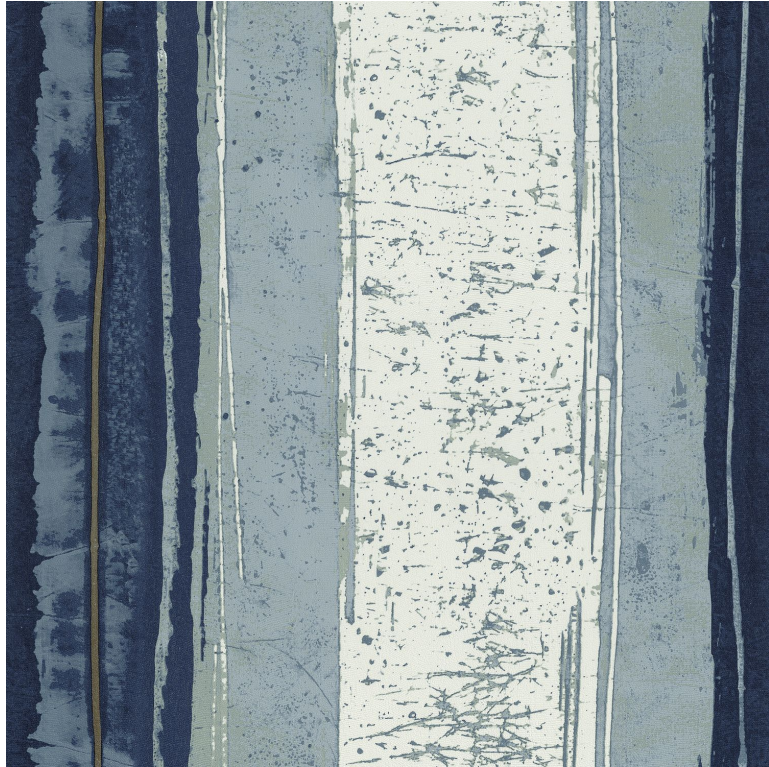

CASAMANCE

Shodo

Wallpaper CASAMANCE

Collection

[ESTAMPE](#)

Colors

MARINE

Reference

74040239

Composition

Vinyle Intissé

Grain

Natural / Plant Aspect

Width

70 cm / 28 Inches

Hauteur brute

Sold by roll of 10.05 m / 11 yards

Match

Weight in g/m²

400

Cleaning instructions

VOC standards

A+

ASTME84

Class A

European fire-rating

B s2 d0

Country of origin

Italy