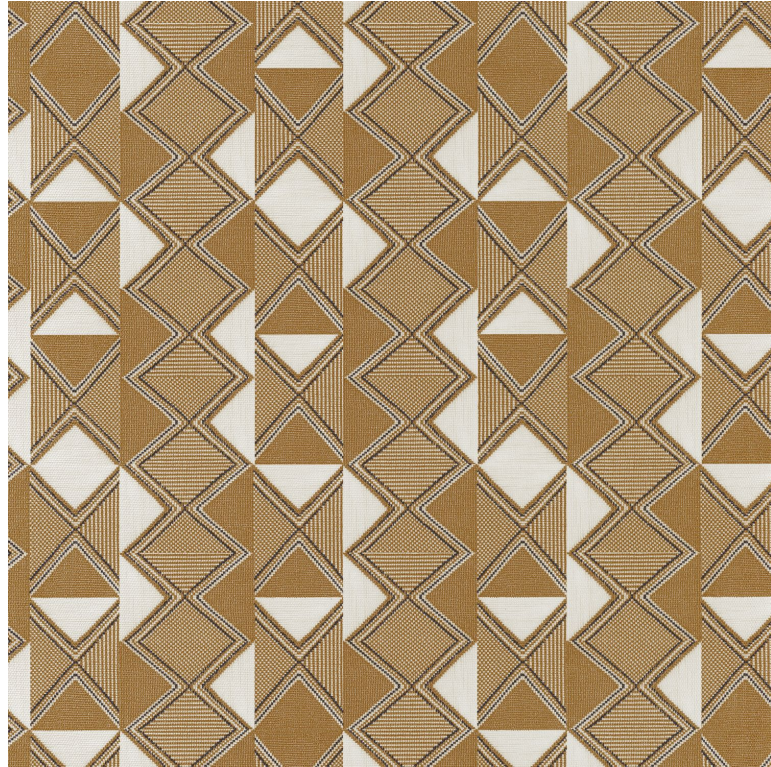

CASAMANCE

Calcada

Wallpaper CASAMANCE

Collection

[RIO MADEIRA, SELECT 6](#)

Colors

MOUTARDE

Reference

74270364

Composition

Vinyle Intissé

Grain

Special effect

Width

70 cm / 28 Inches

Hauteur brute

Sold by roll of 10.05 m / 11 yards

Match

Weight in g/m²

400

Cleaning instructions

VOC standards

A+

ASTME84

Class A

European fire-rating

B s2 d0

Country of origin

Italy