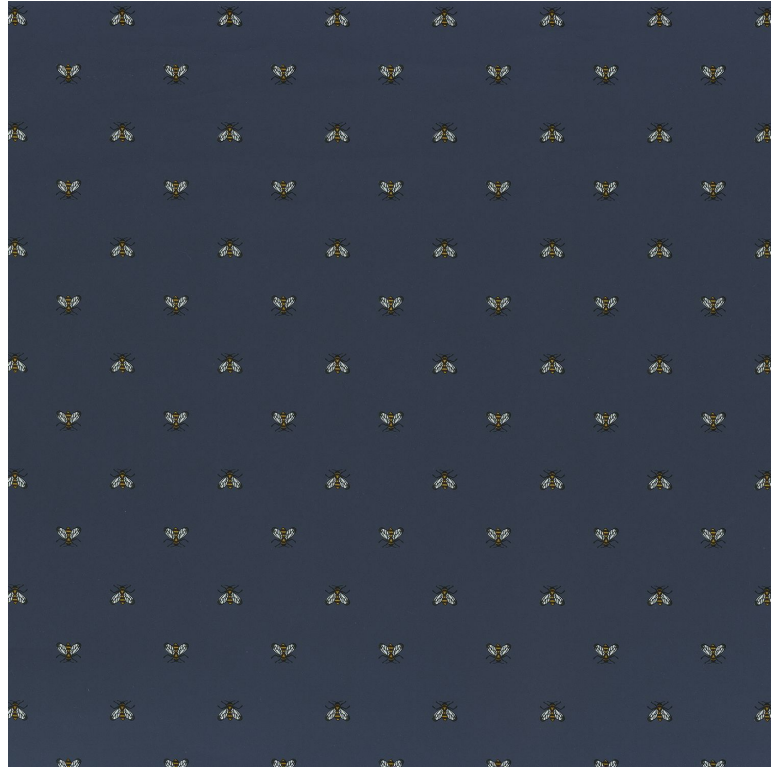

CASAMANCE

Apis

Wallpaper CASAMANCE

<i>Collection</i>	BLOSSOM
<i>Reference</i>	74340287
<i>Colors</i>	Marine
<i>Hanging instructions</i>	Non-woven
<i>Grain</i>	Smooth
<i>Width of one roll</i>	70 cm / 28 Inches
<i>Length</i>	Sold by roll of 10.05 m / 11 yards
<i>Match</i>	Straight match
<i>Vertical repeat</i>	9cm / 4 inches
<i>Weight in g/m²</i>	147
<i>Care</i>	Washable
<i>Apply paste</i>	Paste the wall
<i>Removal</i>	Dry strip
<i>Norme COV</i>	A+
<i>ASTME84</i>	Class A
<i>European fire-rating</i>	B s1 d0

4 variations