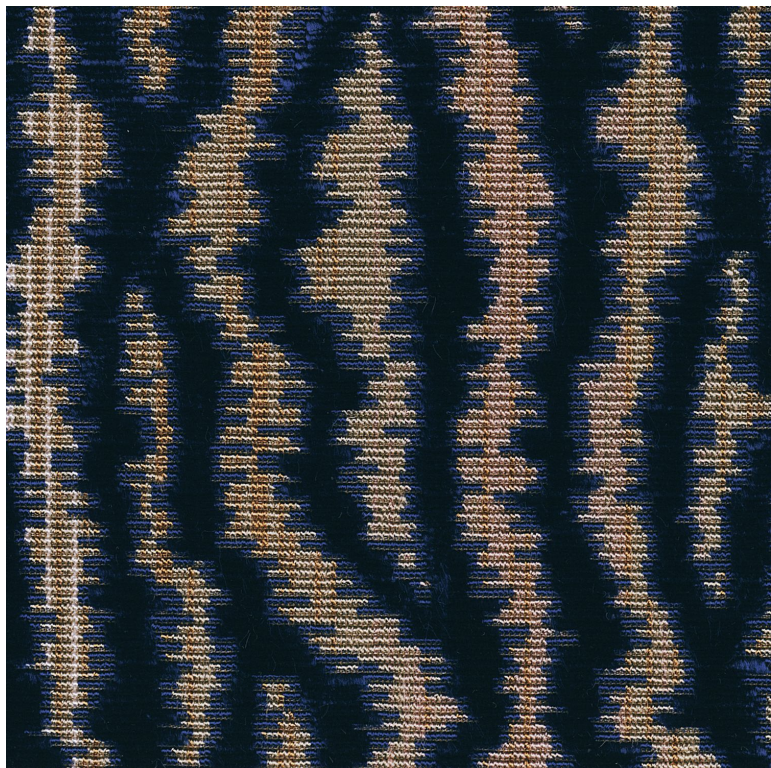

Jolie Josephine

Fabrics MISIA

Collection

[PROMESSE D'AILLEURS](#)

Colors

BLEU MISIA

Reference

M248603

Composition

PILE 100%VI

Useful width

140 cm / 55 Inches

Match

Martindale

100000

Martindale Upholstery : superior or equal to 40 000 cycles (Martindale) and superior or equal to 30,000 double rubs (Wyzenbeek)

Wyzenbeek

100000

Pattern direction

Non-railroaded

Weight in g/m²

545

Use

Cleaning instructions

Country of origin

India

Horizontal repeat

17 cm / 7 Inches