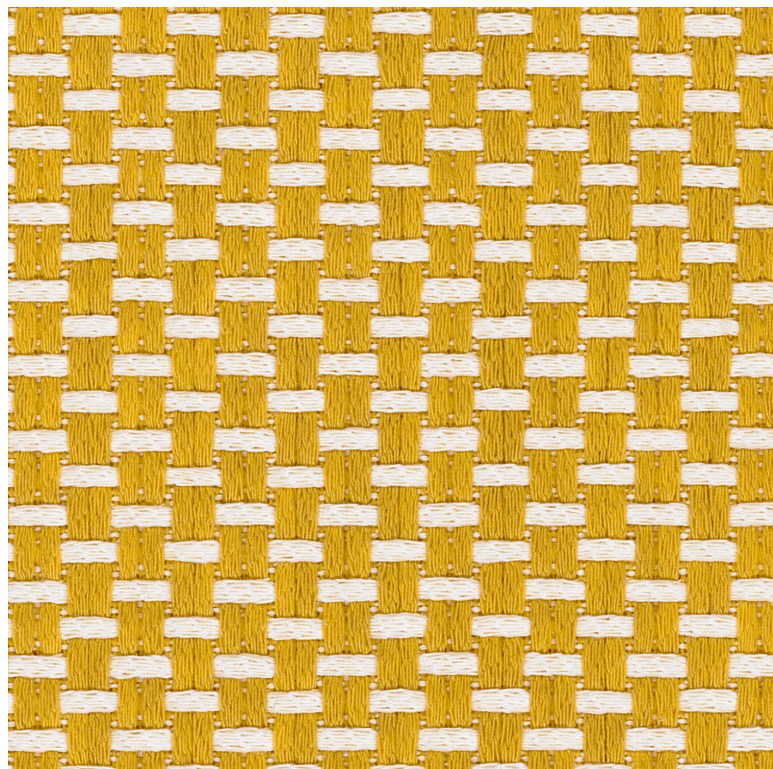

Cet autre part

Fabrics MISIA

Collection

[PROMESSE D'AILLEURS](#)

Reference

M272202

Composition

100 % pc - solution dyed

Useful width

145 cm / 57 Inches

Pattern direction

Non-railroaded

Weight in g/m²

700

Use

Care

Country of origin

Italy

Features

Fastness to chlorinated and sea water >4-5 (Scale : 5)
Colour fastness to light >7-8 (Scale : 8)

3 variations