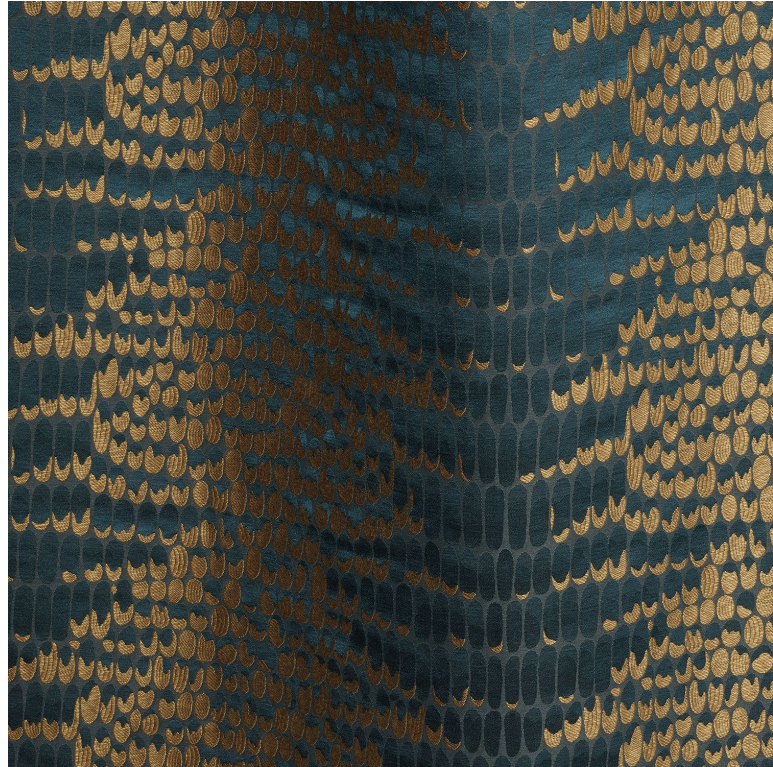

Propolis

Fabrics MISIA

Collection

[FRENCH RIVIERA](#)

Reference

M277806

Composition

15 % se ; 28 % li ; 57 % vi

Useful width

144 cm / 57 Inches

Match

Straight match

Pattern direction

Non-railroaded

Weight in g/m²

320

Use

Care

Country of origin

Italy

Horizontal repeat

36 cm / 14 Inches

Vertical repeat

20 cm / 8 Inches