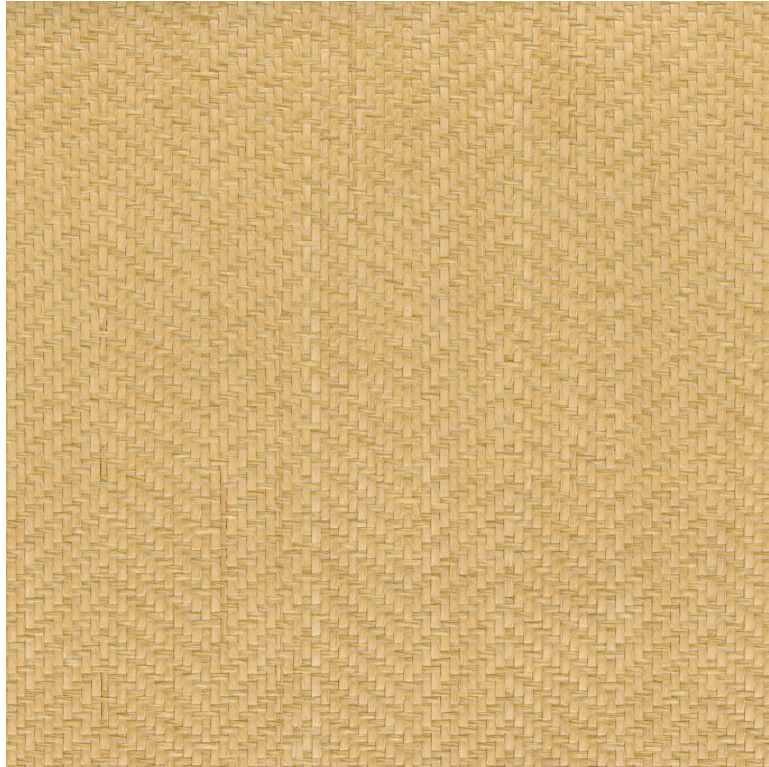

CASAMANCE

Kasane

Wallcovering CASAMANCE

<i>Collection</i>	HIKARI
<i>Reference</i>	71430436
<i>Composition</i>	100 % pr - --
<i>Width</i>	91 cm / 36 Inches
<i>Height</i>	Sold by meter
<i>Weight in g/m²</i>	370
<i>Commercial description</i>	Herringbone paper weave on non-woven
<i>Care</i>	Spongeable
<i>Apply paste</i>	Paste the wall
<i>Removal</i>	Dry strip
<i>Norme COV</i>	A+
<i>ASTME84</i>	Class A
<i>European fire-rating</i>	B s1 d0
<i>Country of origin</i>	South korea

8 variations