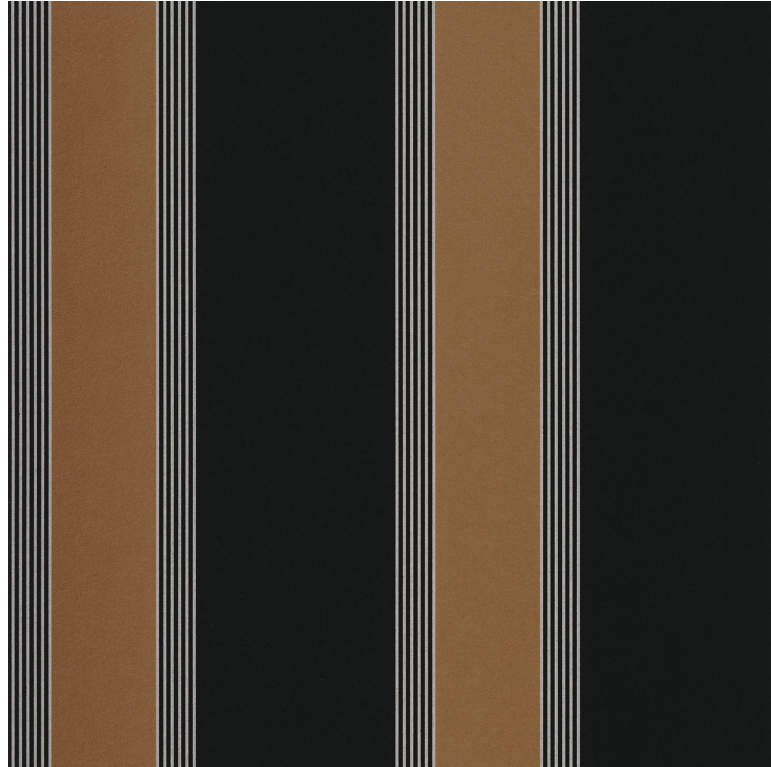

CASAMANCE

Auteuil

Wallpaper CASAMANCE

<i>Collection</i>	SQUARE JASMIN , SELECT 9
<i>Reference</i>	75712548
<i>Hanging instructions</i>	Non-woven
<i>Grain</i>	Smooth
<i>Width of one roll</i>	53 cm / 21 inches
<i>Length</i>	Sold by roll of 10.05 m / 11 yards
<i>Match</i>	Free match
<i>Vertical repeat</i>	64cm / 25 inches
<i>Weight in g/m²</i>	135
<i>Care</i>	Washable
<i>Apply paste</i>	Paste the wall
<i>Removal</i>	Dry strip
<i>Norme COV</i>	A+
<i>ASTME84</i>	Class A
<i>European fire-rating</i>	B s1 d0
<i>Country of origin</i>	Belgium

6 variations