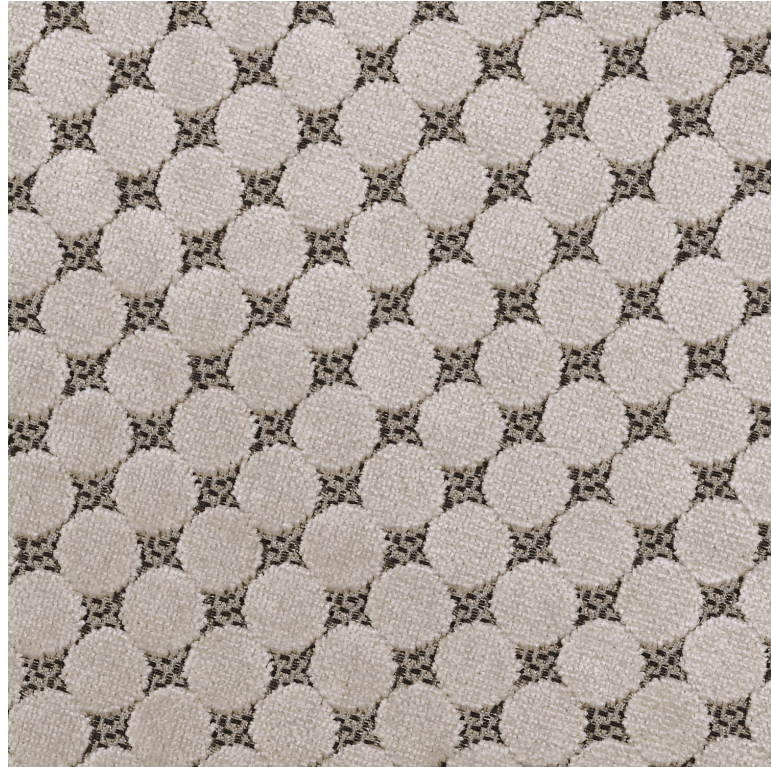

67 % vi ; 33 % pes

Useful width

140 cm / 55 Inches

Match

Straight match

Martindale

40000

Martindale Upholstery : superior or equal to 40 000 cycles (Martindale) and superior or equal to 30,000 double rubs (Wyzenbeek)

Horizontal repeat

4 cm / 2 Inches

Vertical repeat

4 cm / 2 Inches

10 variations