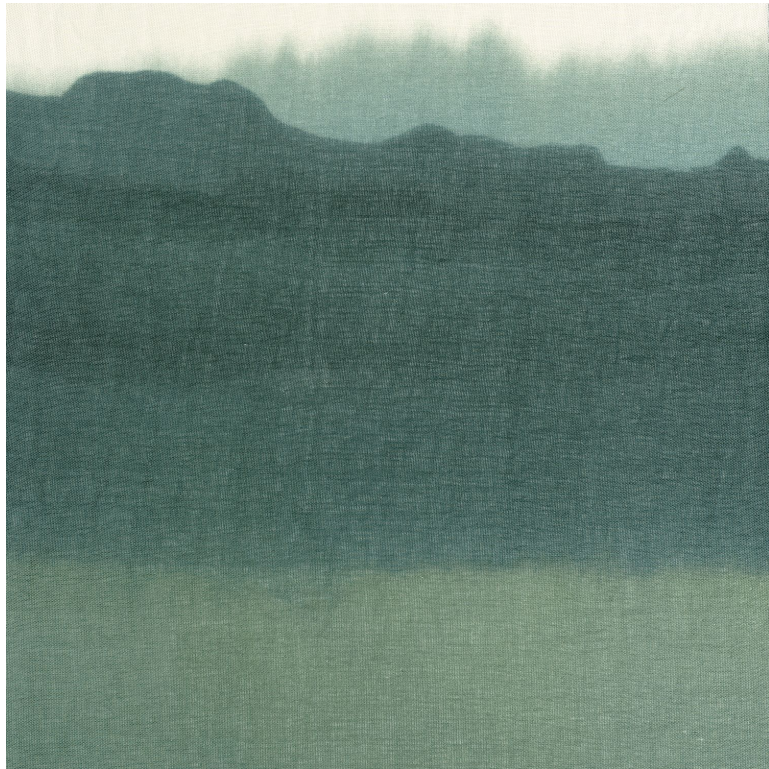

CASAMANCE

Haze

Fabrics CASAMANCE

Collection

[HAZE](#)

Reference

42740636

Composition

100 % li

Useful width

295 cm / 116 Inches

Match

Free match

Pattern direction

Railroaded

Weight in g/m²

147 cm / 58 Inches

Peculiarities

Master of Linen

7 variations