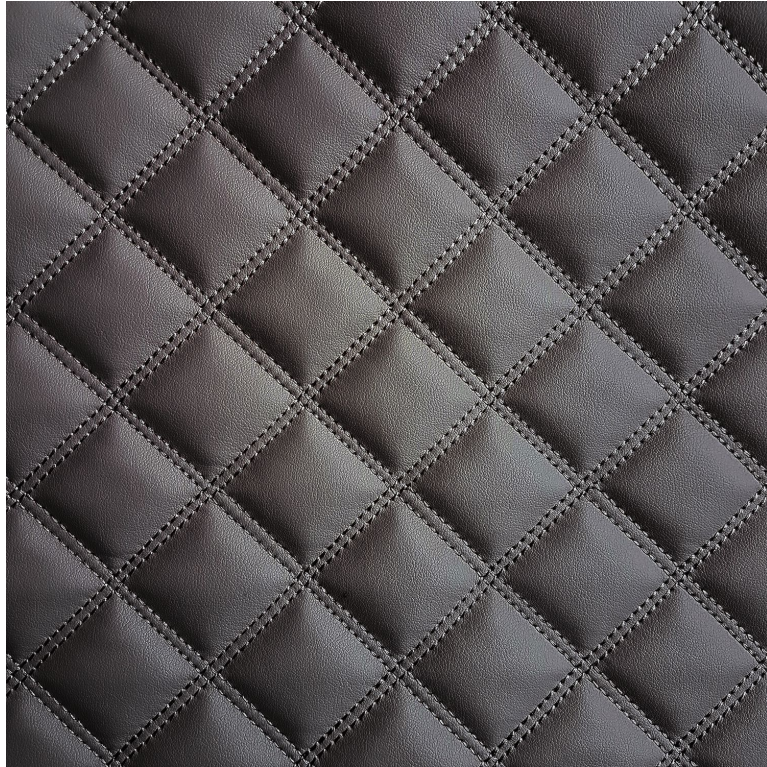

100 % pu - backing : 33%co - 67%pes - wadding 100 % pu

Useful width

136 cm / 54 Inches

Match

Straight match

Martindale

> 100000

Martindale Upholstery : superior or equal to 40 000 cycles (Martindale) and superior or equal to 30,000 double rubs (Wyzenbeek)

Horizontal repeat

5 cm / 2 Inches

Vertical repeat

5 cm / 2 Inches

Features

5 variations