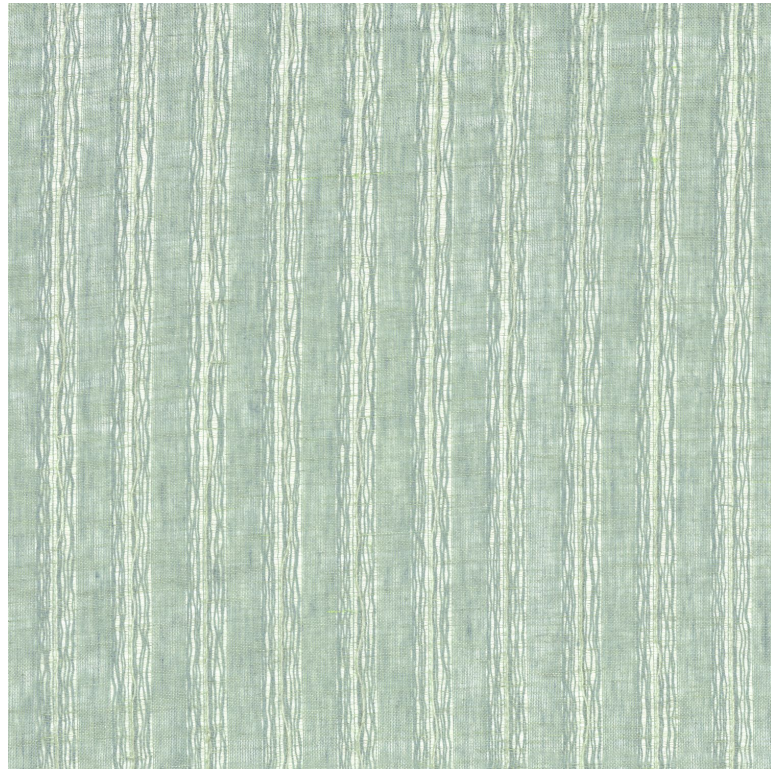

CASAMANCE

Alegria

Fabrics CASAMANCE

Collection

[SYMBIOSE](#), [VOLTIGE](#)

Reference

48640632

Composition

96 % li ; 2 % pc ; 2 % wo

Useful width

300 cm / 118 Inches

Match

Straight match

Pattern direction

Railroaded

Weight in g/m²

113

Performance Accoustique

aw - 0.15

Use

Care

Country of origin

France

Features

Peculiarities

Editeur et Fabricant, Master of Linen

6 variations