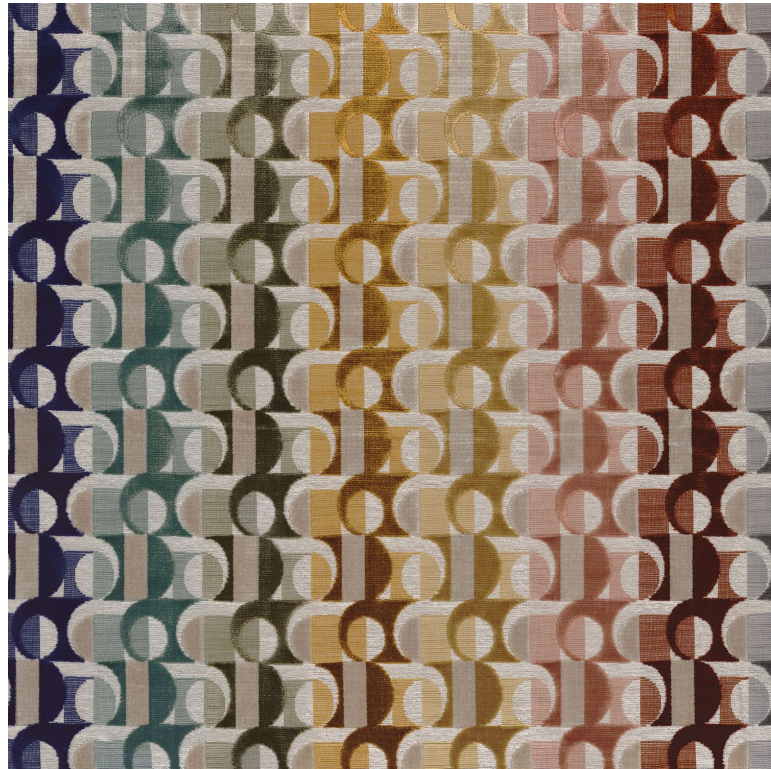

CASAMANCE

Abondance

Fabrics CASAMANCE

Collection

[LUMINESCENCE](#)

Reference

49060123

Colors

Multico

Composition

79 % vi ; 11 % pes ; 8 % co ; 2 % li

Useful width

142 cm / 56 Inches

Match

Straight match

Martindale

30000

Martindale upholstery : Between 20 000 and 40 000 cycles (Martindale) and between 15,000 and 30,000 double rubs (Wyzenbeek)

Wyzenbeek

35000

Pattern direction

Non-railroaded

Weight in g/m²

818

Use

Care

Country of origin

Belgium

Horizontal repeat

71 cm / 28 Inches

Vertical repeat

10 cm / 4 Inches