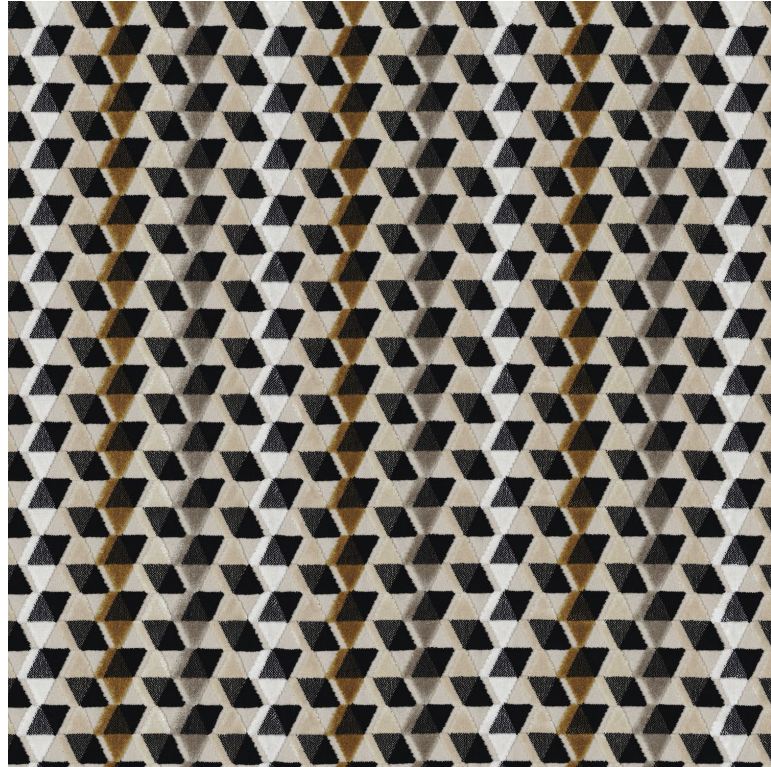

Arenal

Fabrics CAMENGO

Collection [BILBAO VELVET](#)

Reference 30850653

Composition 51 % vi ; 49 % pes

Useful width 144 cm / 57 Inches

Match Straight match

Martindale 60000

Martindale Upholstery : superior or equal to 40 000 cycles (Martindale) and superior or equal to 30,000 double rubs (Wyzenbeek)

Wyzenbeek 60000

Pattern direction Non-railroaded

Weight in g/m² 620

Use  

Care     

Country of origin India

Horizontal repeat 18 cm / 7 Inches

Vertical repeat 4 cm / 2 Inches

6 variations