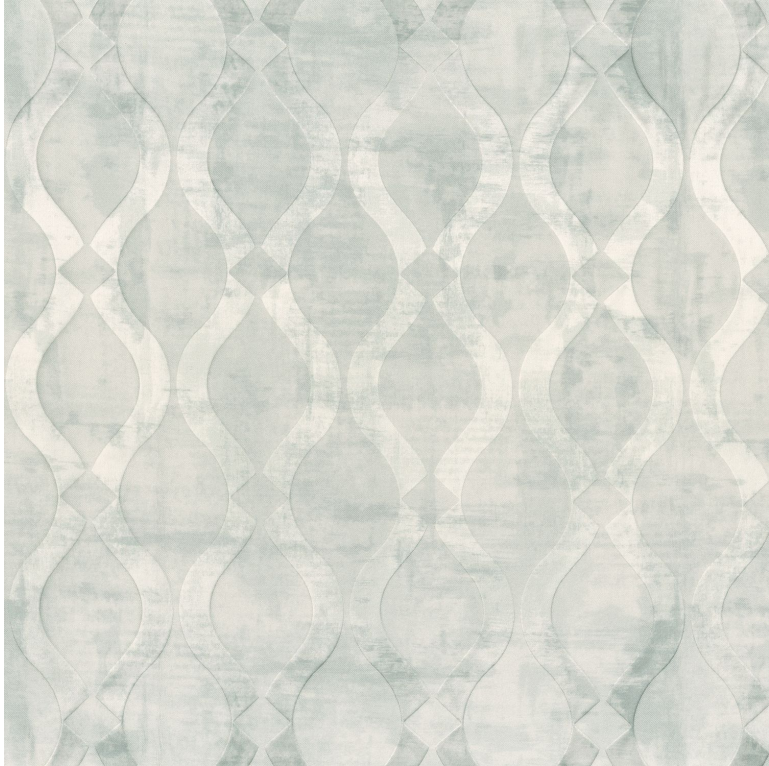

Castelo

Fabrics CAMENGO

Collection [ALFAMA](#)

Reference 49240305

Colors Givre

Composition 35 % vi ; 33 % pes ; 32 % co

Useful width 144 cm / 57 Inches

Shrinkage <3%

Match Straight match

Pattern direction Non-railroaded

Weight in g/m² 300

Use 

Care 

Country of origin India

Horizontal repeat 12 cm / 5 Inches

Vertical repeat 16 cm / 6 Inches

3 variations