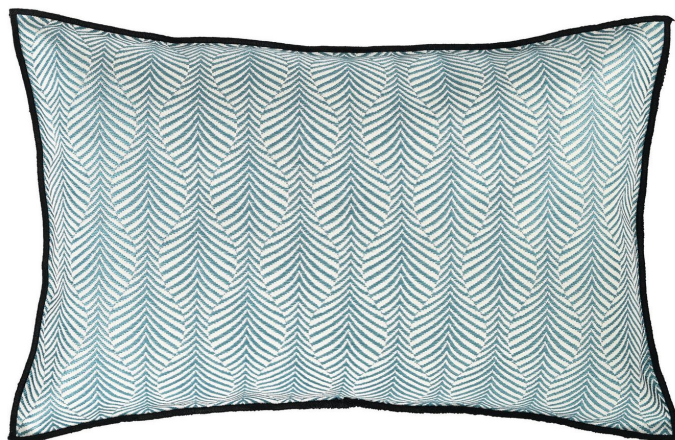

image not found or type unknown

Housse de coussin caori

Cushion MAISON CASAMANCE

Reference CO424024

Composition 100 % pp

Size 40x60 cm / 15x23 Inches

Commercial description In&outdoor performance fabric

Verso Acc-description-commerciale-verso-en

Finition Bourdon point

Closing Invisible zipper

Care 

Country of origin Tunisia

Features Fastness to chlorinated and sea water >4-5 (Scale : 5)
Colour fastness to light >7-8 (Scale : 8)

6 variations