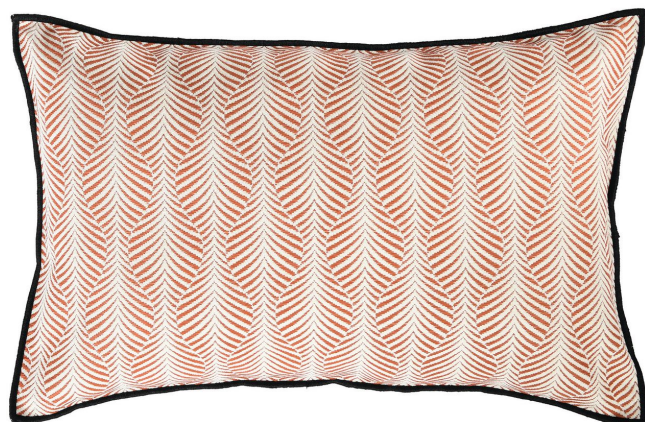

image not found or type unknown

Housse de coussin caori

Cushion MAISON CASAMANCE

Reference CO424044

Composition 100 % pp

Size 40x60 cm / 15x23 Inches

Commercial description In&outdoor performance fabric

Verso Acc-description-commerciale-verso-en

Finition Bourdon point

Closing Invisible zipper

Care 

Country of origin Tunisia

Features Fastness to chlorinated and sea water >4-5 (Scale : 5)
Colour fastness to light >7-8 (Scale : 8)

6 variations