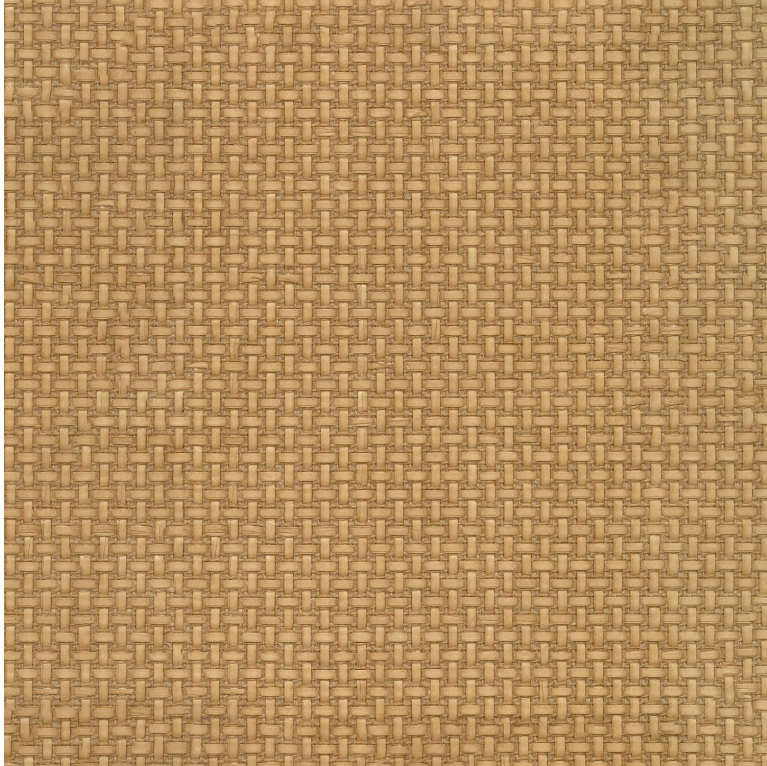

CASAMANCE

Fibrosa

Wallcovering CASAMANCE

| | |
|----------------------------------|---|
| <i>Collection</i> | TRAMIS |
| <i>Reference</i> | 71920435 |
| <i>Composition</i> | 80 % pr ; 20 % ju - - |
| <i>Width</i> | 91 cm / 36 Inches |
| <i>Height</i> | Sold by meter |
| <i>Weight in g/m²</i> | 480 |
| <i>Commercial description</i> | Paper and jute weaving on non-woven backing |
| <i>Care</i> | Spongeable |
| <i>Apply paste</i> | Paste the wall |
| <i>Removal</i> | Dry strip |
| <i>Norme COV</i> | A+ |
| <i>ASTME84</i> | Class A |
| <i>European fire-rating</i> | D-s1,d0 |
| <i>Country of origin</i> | South korea |

10 variations